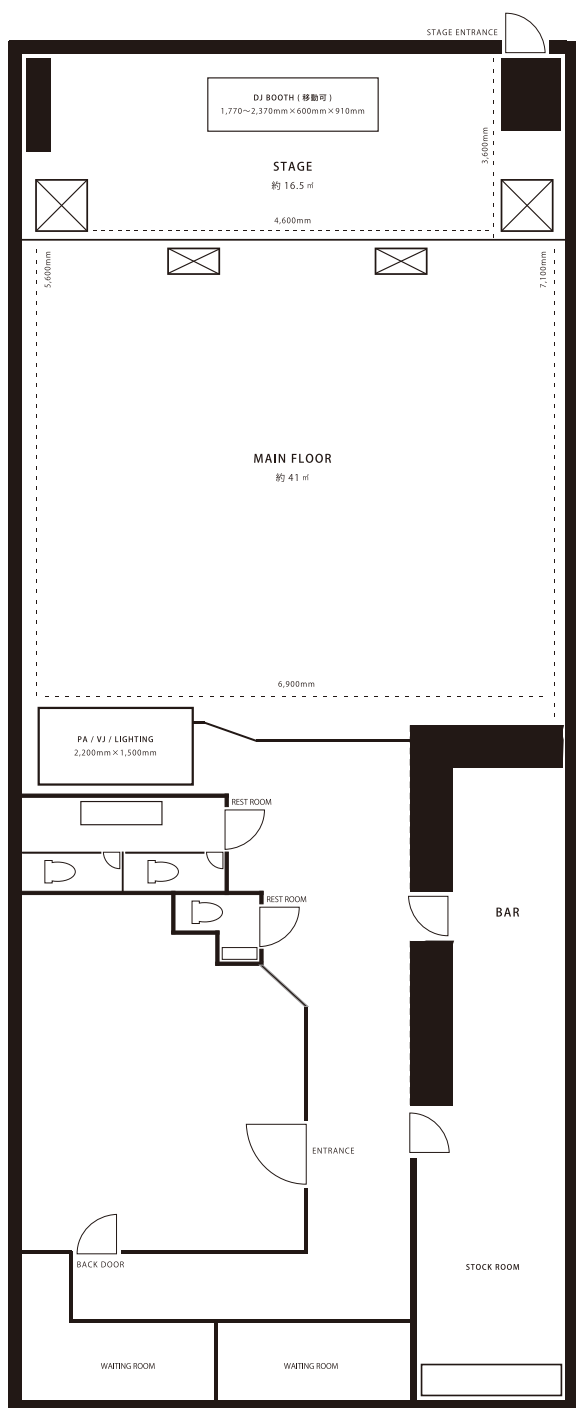

FLOOR DETAILS GUIDE

BAR VECTOR

次世代のストリートカルチャーを担う若者達が賑わう街。
そんな最先端の情報発信地にある「BAR VECTOR (バー・ベクター)」は、
若者たちがゆっくとカクテル、シャンパン、ワイン etc... を楽しんで頂けるお店。
総面積40坪 / 収容人数200名